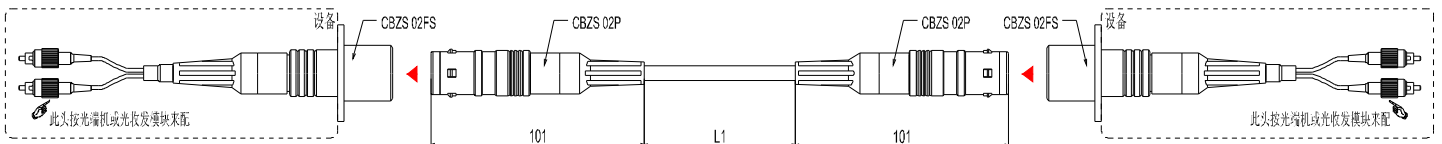

Connection

Two equipment Connection