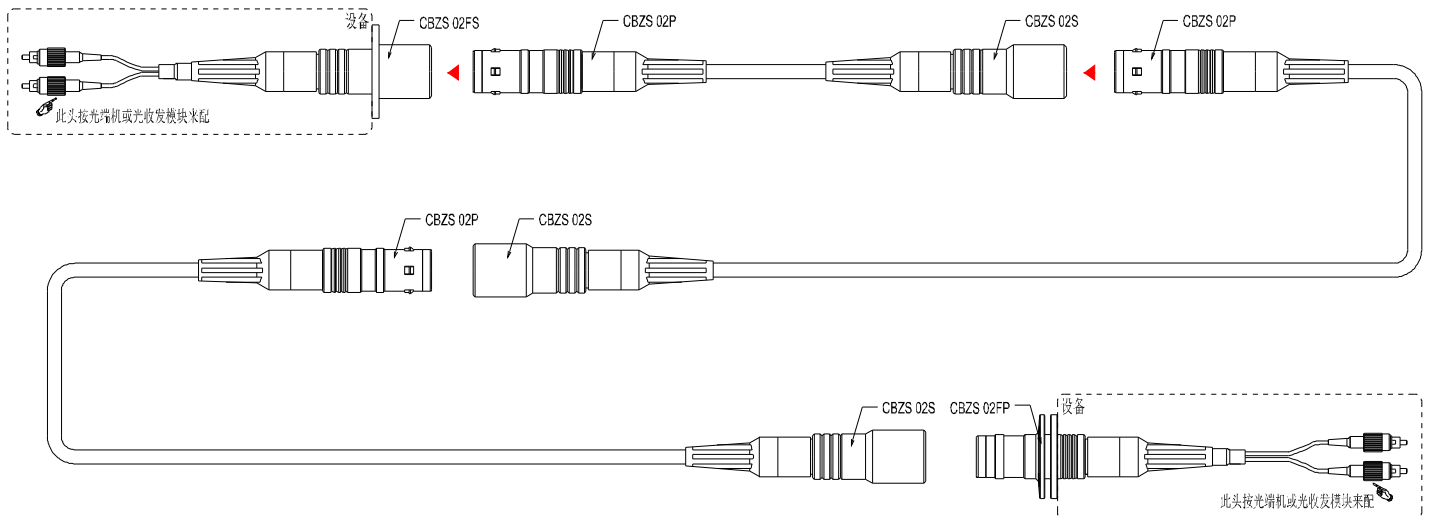

CBZS Fast connector

Features & Application

New plug self-locking structure CBZS can achieve a fast multi-core connection (1 second), and has three key positioning structure for one-handed blind insertion; low connection loss, high reliability, rugged, waterproof, dustproof, resistant to harsh environments, etc., can provide 1 fiber, 2 fiber, 4 fiber, 2 fiber 2 electric, 2 fiber 4 electric and a variety of multi-core electrical connectors and other models can also be designed and manufactured according to customer demand, can be used for a variety of outdoor harsh environments be used.

Self-locking plug connector specifications: 1 fiber, 2 fiber, 4 fiber, 2 fiber 2 electric, 2 fiber 4 electric. Mainly used for: emergency repair quick connection system, radio and television industry, high-definition camera systems, military exercises communication device is connected, the ship, mine communication system connecting the railway to connect the emergency communication systems, power industry and the mine emergency communication system.

Cable Parameter

Cable OD.	4.0mm, 7.5mm
Outer Sheath	TPU
Anti-push Unit	KEVLAR
Fiber Type	9/125、50/125、62.5/125
Fiber Outer	900um fiber
Tensile Strength	Short term: 600N Long term: 200N
Operation Temperature	-40℃ ~ 85℃

Branch Connector

Connection

Two equipment Connection

Two equipment extending cable Connection